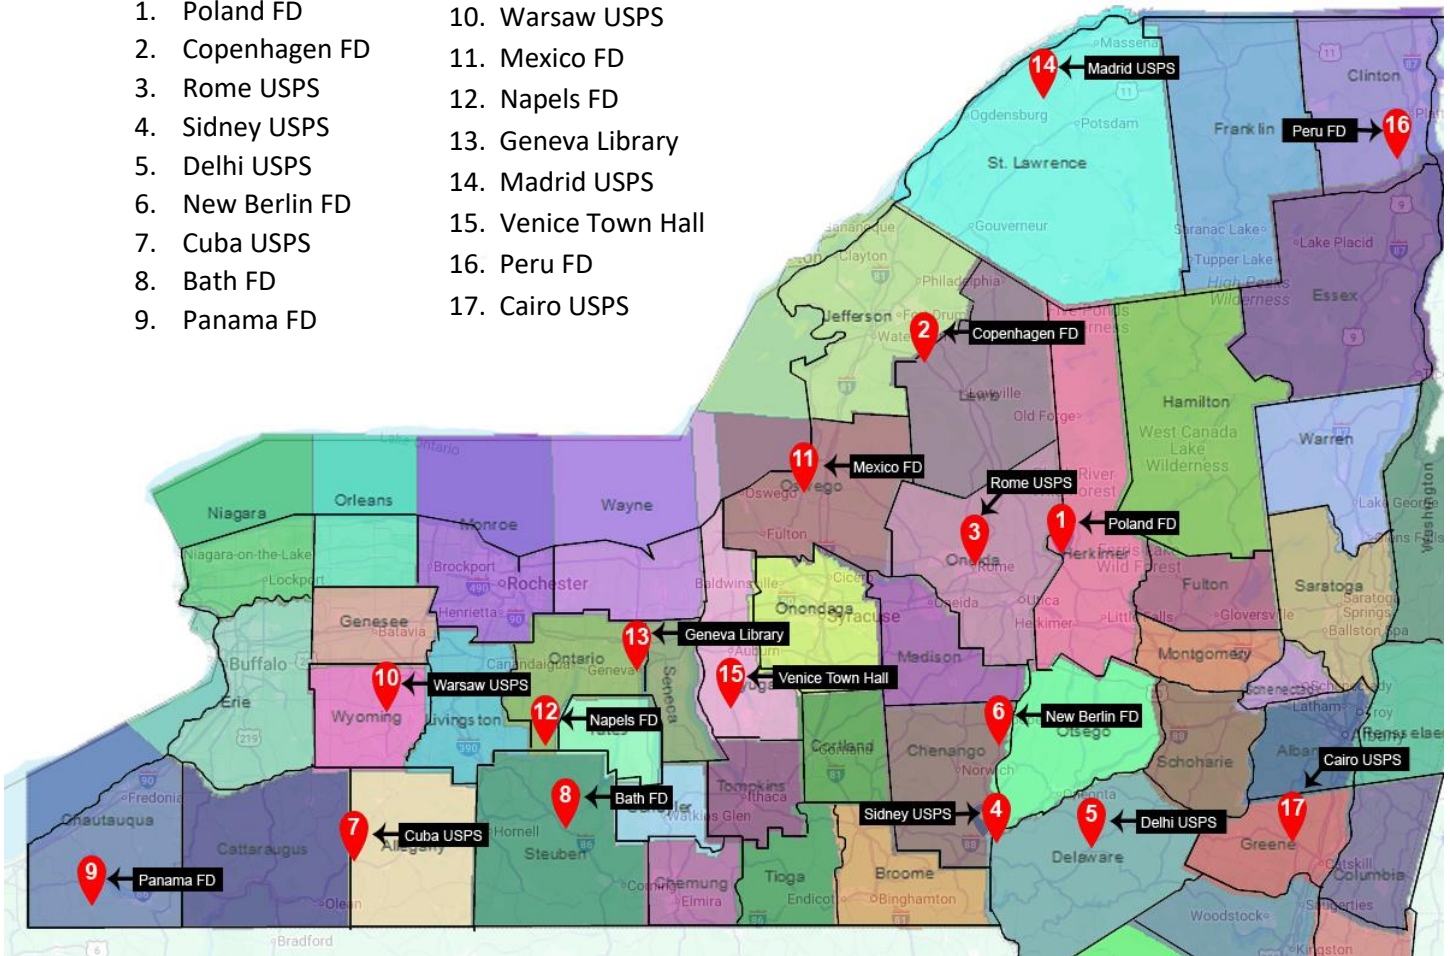

2479 NY-34, Scipio Center, NY 13147

GPS: 42.7379903, -76.5564449

Venice  
Town Hall

16. **Clinton County:**

**Peru Fire Dept. (Map Pin # 16)**

753 Bear Swamp Rd, Peru, NY 12972

GPS: 44.5760389, -73.5174083

Peru  
Fire Dept.

17. **Greene County:**

**Cairo USPS (Map Pin # 17)**

540 Main St, Cairo, NY 12413

GPS: 42.3012995, -74.0011542

Cairo USPS

- |                  |                      |
|------------------|----------------------|
| 1. Poland FD     | 10. Warsaw USPS      |
| 2. Copenhagen FD | 11. Mexico FD        |
| 3. Rome USPS     | 12. Napels FD        |
| 4. Sidney USPS   | 13. Geneva Library   |
| 5. Delhi USPS    | 14. Madrid USPS      |
| 6. New Berlin FD | 15. Venice Town Hall |
| 7. Cuba USPS     | 16. Peru FD          |
| 8. Bath FD       | 17. Cairo USPS       |
| 9. Panama FD     |                      |

All QR codes are for use with the H-D app. All starting points are from FX Caprara H-D of Adams Center. These maps are all back roads, no highways, toll roads, dirt roads, or ferries. These are all to help you or you can use one of the other methods we provided or do your own route or routes. Good Luck Everybody and Enjoy the Riding!

The QR codes below are for multiply stops that we have grouped together for some of the locations that are close together at some of the furthest destinations.

3 Stops Western NY  
Warsaw USPS #10, Cuba  
USPS #7, Panama Fire  
Dept #9